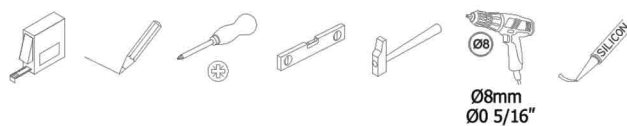

01.

Collection
Installation
Instructions

Model |
Rondo

Dimensions Metric
1 inch = 2.54 cm
1 inch = 25.4 mm

WS®
BATH
COLLECTIONS

1051 Lea Drive - Collegeville, PA 19426
Tel. 215 513 9400 - Fax 610 831 0215
www.ws bathcollections.com - info@ws bathcollections.com

02.

03.

04.

Collection
Installation
Instructions

Model |
Rondo

Dimensions Metric
1 inch = 2.54 cm
1 inch = 25.4 mm

WS[®]
BATH
COLLECTIONS

1051 Lea Drive - Collegeville, PA 19426
Tel. 215 513 9400 - Fax 610 831 0215
www.wsbathcollections.com - info@wsbathcollections.com

05.

06.

07.

08.

Collection
Installation
Instructions

Model |
Rondo

Dimensions Metric
1 inch = 2.54 cm
1 inch = 25.4 mm

WS®
BATH
COLLECTIONS