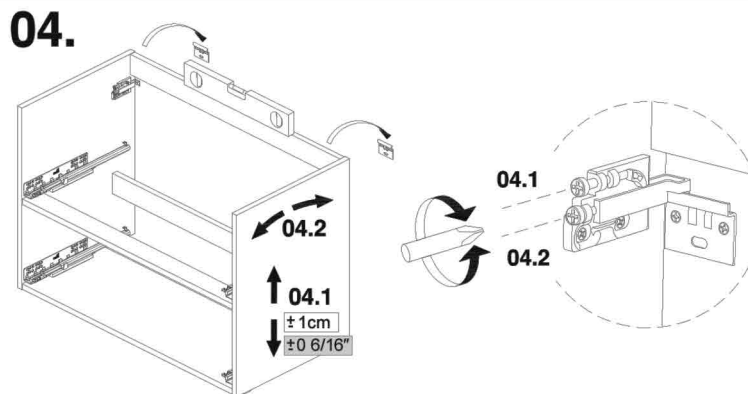

01.

Collection
Installation
Instructions

Model |
Rondo

Dimensions Metric
1 inch = 2.54 cm
1 inch = 25.4 mm

WS®
BATH
COLLECTIONS

1051 Lea Drive - Collegeville, PA 19426
Tel. 215 513 9400 - Fax 610 831 0215
www.ws bathcollections.com - info@ws bathcollections.com

02.

03.

04.

Collection
Installation
Instructions

Model |
Rondo

Dimensions Metric
1 inch = 2.54 cm
1 inch = 25.4 mm

WS[®]
BATH
COLLECTIONS

1051 Lea Drive - Collegeville, PA 19426
Tel. 215 513 9400 - Fax 610 831 0215
www.wsbathcollections.com - info@wsbathcollections.com

05.

06.

07.

08.

Collection
Installation
Instructions

Model |
Rondo

Dimensions Metric
1 inch = 2.54 cm
1 inch = 25.4 mm

WS®
BATH
COLLECTIONS