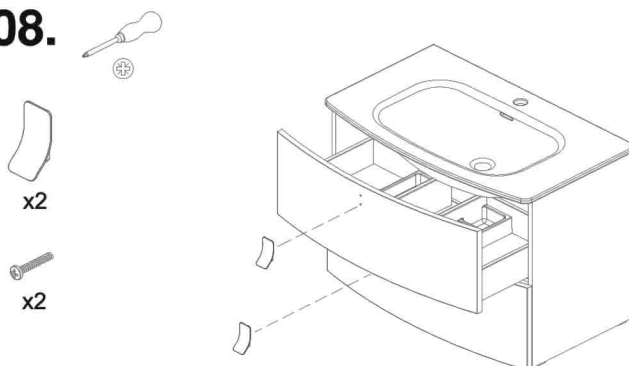

01.

Collection
Installation
Instructions

Model |
Rondo

Dimensions Metric
1 inch = 2.54 cm
1 inch = 25.4 mm

WS®
BATH
COLLECTIONS

1051 Lea Drive - Collegeville, PA 19426
Tel. 215 513 9400 - Fax 610 831 0215
www.ws bathcollections.com - info@ws bathcollections.com

02.

03.

04.

Collection
Installation
Instructions

Model |
Rondo

Dimensions Metric
1 inch = 2.54 cm
1 inch = 25.4 mm

WS[®]
BATH
COLLECTIONS

1051 Lea Drive - Collegeville, PA 19426
Tel. 215 513 9400 - Fax 610 831 0215
www.wsbathcollections.com - info@wsbathcollections.com

05.

06.

07.

08.

Collection
Installation
Instructions

Model |
Rondo

Dimensions Metric
1 inch = 2.54 cm
1 inch = 25.4 mm

WS®
BATH
COLLECTIONS