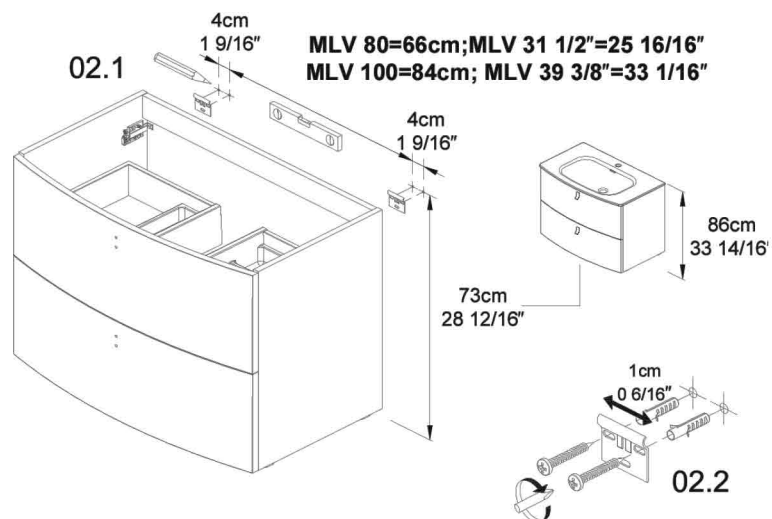

01.

Collection
Installation
Instructions

Model |
Rondo

Dimensions Metric
1 inch = 2.54 cm
1 inch = 25.4 mm

WS®
BATH
COLLECTIONS

1051 Lea Drive - Collegeville, PA 19426
Tel. 215 513 9400 - Fax 610 831 0215
www.ws bathcollections.com - info@ws bathcollections.com

02.

03.

04.

Collection
Installation
Instructions

Model |
Rondo

Dimensions Metric
1 inch = 2.54 cm
1 inch = 25.4 mm

WS[®]
BATH
COLLECTIONS

1051 Lea Drive - Collegeville, PA 19426
Tel. 215 513 9400 - Fax 610 831 0215
www.wsbathcollections.com - info@wsbathcollections.com

05.

06.

07.

08.

Collection
Installation
Instructions

Model |
Rondo

Dimensions Metric
1 inch = 2.54 cm
1 inch = 25.4 mm

WS®
BATH
COLLECTIONS