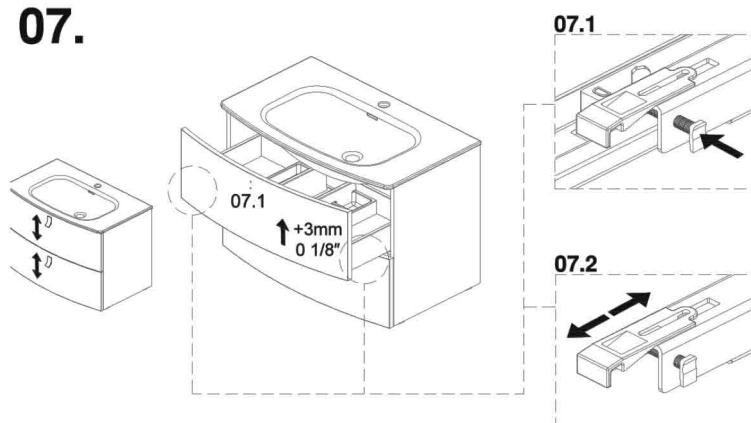

01.

Collection
Installation
Instructions

Model |
Rondo

Dimensions Metric
1 inch = 2.54 cm
1 inch = 25.4 mm

WS®
BATH
COLLECTIONS

1051 Lea Drive - Collegeville, PA 19426
Tel. 215 513 9400 - Fax 610 831 0215
www.ws bathcollections.com - info@ws bathcollections.com

02.

03.

04.

Collection
Installation
Instructions

Model |
Rondo

Dimensions Metric
1 inch = 2.54 cm
1 inch = 25.4 mm

WS[®]
BATH
COLLECTIONS

1051 Lea Drive - Collegeville, PA 19426
Tel. 215 513 9400 - Fax 610 831 0215
www.wsbathcollections.com - info@wsbathcollections.com

05.

06.

07.

08.

Collection
Installation
Instructions

Model |
Rondo

Dimensions Metric
1 inch = 2.54 cm
1 inch = 25.4 mm

WS®
BATH
COLLECTIONS