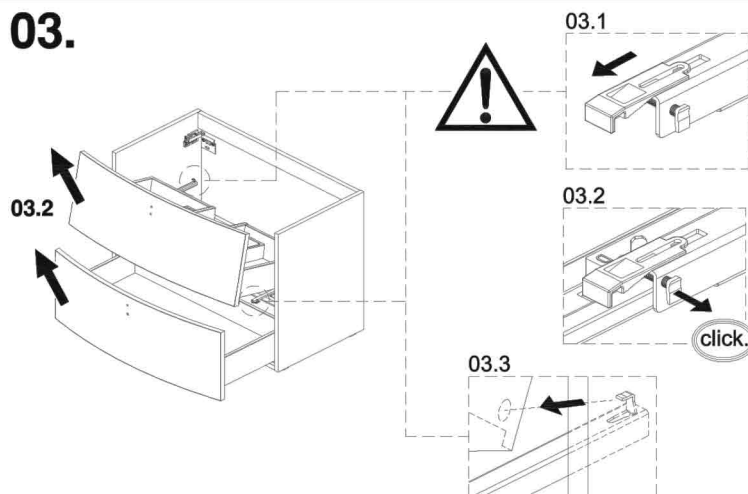

01.

Collection
Installation
Instructions

Model |
Rondo

Dimensions Metric
1 inch = 2.54 cm
1 inch = 25.4 mm

WS®
BATH
COLLECTIONS

1051 Lea Drive - Collegeville, PA 19426
Tel. 215 513 9400 - Fax 610 831 0215
www.ws bathcollections.com - info@ws bathcollections.com

02.

03.

04.

Collection
Installation
Instructions

Model |
Rondo

Dimensions Metric
1 inch = 2.54 cm
1 inch = 25.4 mm

WS[®]
BATH
COLLECTIONS

1051 Lea Drive - Collegeville, PA 19426
Tel. 215 513 9400 - Fax 610 831 0215
www.wsbathcollections.com - info@wsbathcollections.com

05.

06.

07.

08.

Collection
Installation
Instructions

Model |
Rondo

Dimensions Metric
1 inch = 2.54 cm
1 inch = 25.4 mm

WS®
BATH
COLLECTIONS