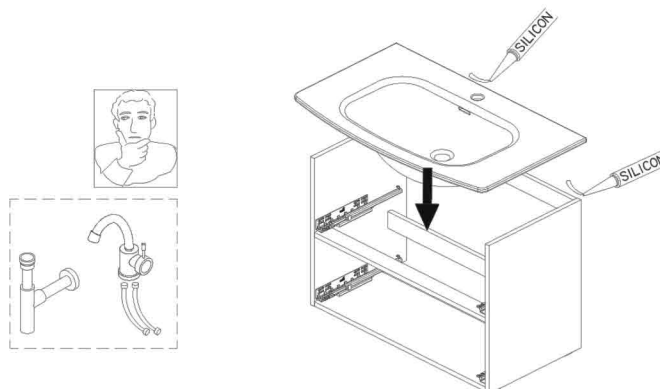

01.

Collection
Installation
Instructions

Model |
Rondo

Dimensions Metric
1 inch = 2.54 cm
1 inch = 25.4 mm

WS®
BATH
COLLECTIONS

1051 Lea Drive - Collegeville, PA 19426
Tel. 215 513 9400 - Fax 610 831 0215
www.ws bathcollections.com - info@ws bathcollections.com

02.

03.

04.

Collection
Installation
Instructions

Model |
Rondo

Dimensions Metric
1 inch = 2.54 cm
1 inch = 25.4 mm

WS[®]
BATH
COLLECTIONS

1051 Lea Drive - Collegeville, PA 19426
Tel. 215 513 9400 - Fax 610 831 0215
www.wsbathcollections.com - info@wsbathcollections.com

05.

06.

07.

08.

Collection
Installation
Instructions

Model |
Rondo

Dimensions Metric
1 inch = 2.54 cm
1 inch = 25.4 mm

WS®
BATH
COLLECTIONS