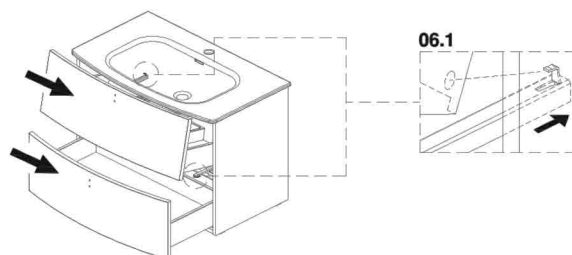

01.

Collection
Installation
Instructions

Model |
Rondo

Dimensions Metric
1 inch = 2.54 cm
1 inch = 25.4 mm

WS®
BATH
COLLECTIONS

1051 Lea Drive - Collegeville, PA 19426
Tel. 215 513 9400 - Fax 610 831 0215
www.ws bathcollections.com - info@ws bathcollections.com

02.

03.

04.

Collection
Installation
Instructions

Model |
Rondo

Dimensions Metric
1 inch = 2.54 cm
1 inch = 25.4 mm

WS[®]
BATH
COLLECTIONS

1051 Lea Drive - Collegeville, PA 19426
Tel. 215 513 9400 - Fax 610 831 0215
www.wsbathcollections.com - info@wsbathcollections.com

05.

06.

07.

08.

Collection
Installation
Instructions

Model |
Rondo

Dimensions Metric
1 inch = 2.54 cm
1 inch = 25.4 mm

WS®
BATH
COLLECTIONS